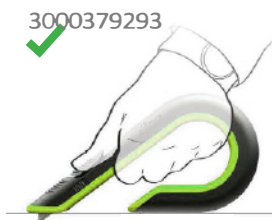

Slice box cutter
Hands protected