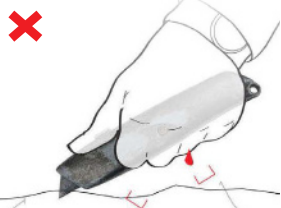

AUTO RETRACTABLE BOX CUTTER

SLICE-BCAR

Blade Depth
8mm

Code: SLICE-BCAR

reddot design award
winner 2011

The SLICE-BCAR features J hook-handle design with auto-retractable blade mechanism to protect your hands and fist against injuries when cutting. Blade will automatically retracts when slider button is released, further reducing the chance of hand injuries. It also features a rubberized comfort grip with an easy to access blade storage in handle. SLICE-BCAR uses long lasting and ultra sharp ceramic blade, you'll be opening boxes quickly and safely instead of using a dull metal blade that increases your chance of injuries and more blades change.

SLICE-BC Manually Retractable Box Cutter

- Blade auto retracts when slider is released, avoiding hand injuries
- Easy-hold ergonomic design to protect your hands from injuries
- Rubberized comfort grip
- Ceramic blade stays SHARP - never rusts
- Easy access blade storage in handle
- Includes one double-sided ceramic blade

Application:

- ✓ Cardboard
- ✓ Tape Boxes
- ✓ Stretch Film
- ✓ Plastic Sheeting
- ✓ Pallet Coverings
- ✓ Bubble Wrap

How it works:

Conventional box cutter
Exposed fist & fingers

Slice box cutter
Hands protected

WHY CERAMIC BLADE?

up to
10x
longer lasting
vs. steel

SLICE_CBL (Pack of 4)

- Non-conductive, non-magnetic
- Safe + Clean made from 100% Zirconium Oxide, never rusts
- Patented thicker design easier to hold and handle
- Stays sharp up to 10x longer vs. steel
- Less blade changes
- A safer cutting experience
- Rounded edges are safer to handle and use