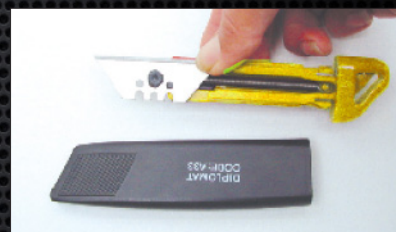

Replace blade and re-assemble knife. Then test safety knife operates correctly.

Order now from Shockwatch:

Ph: (02) 9586 1933 Fax: (02) 9586 1944 Email: sales@shockwatch.com.au