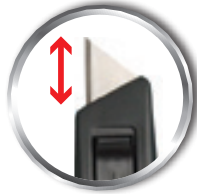

SUPERIOR SAFETY KNIFE - LEFT HAND **A33LH**

AUTO RETRACT MECHANISM

The A33LH is one of the most popular safety knife we ever made. Superior Safety Knife protects workers from injury and also provides strength and stability. Making cutting safe and easy. This safety knife is ideal for industrial or warehouse workers.

A33LH Superior Safety Knife - Left Hand

- Metal body for superior strength and durability
- Automatic spring blade retract mechanism
- Easy to change blade - No tools required
- Helps reduce cutting injuries in the workplace

How it works:

3. Blade automatically retracts after cutting when thumb is away from the blade slider.

2. Take thumb away from blade slider and begin cutting

1. Push forward blade slider to extend blade

Left hand users