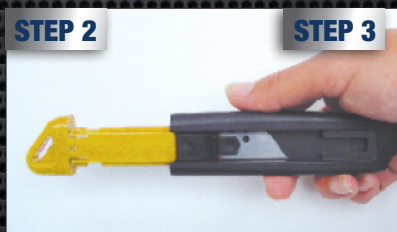

Code: A33LH

APPLICATION:

✓ Strapping	✓ General Maintenance	✓ Paper Bags
✓ Cardboard	✓ Tapes	✓ Stretch Film
✓ Bubble Wrap		

REPLACEMENT BLADES:

BLADE CHANGING INSTRUCTIONS:

Push black slider until red piece is level with end of knife.