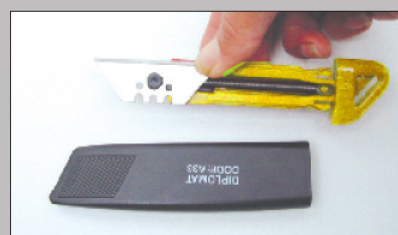

Code: A33LH

APPLICATION:

✓ Strapping	✓ General Maintenance	✓ Paper Bags
✓ Cardboard	✓ Tapes	✓ Stretch Film
✓ Bubble Wrap		

REPLACEMENT BLADES:

BLADE CHANGING INSTRUCTIONS:

STEP 1
Push black slider until red piece is level with end of knife.

STEP 2
Gently pull out red slider piece to expose blade.

STEP 3
Replace blade and re-assemble knife. Then test safety knife operates correctly.